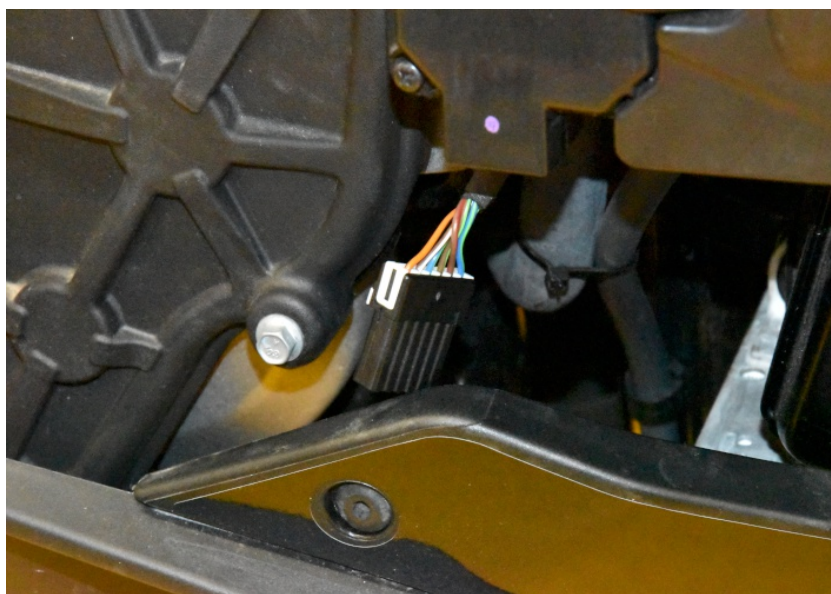

Switchable Exhaust Servo Eliminator Supplementary Manual

Aprilia Tuono V4 ABS TC 2021- (ESE-SW-A04)

Secure the bike on a stand.

Locate the exhaust servo motor on the right side.

Unplug the exhaust servo motor connectors.

Plug the ESE-SW connectors in-line with the exhaust servo motor connectors.

Switchable Exhaust Servo Eliminator Supplementary Manual

Aprilia Tuono V4 ABS TC 2021- (ESE-SW-A04)

Mount the switch onto the handlebar.

Typical position of the Switchable Exhaust Servo Eliminator module.

Secure the unit properly.