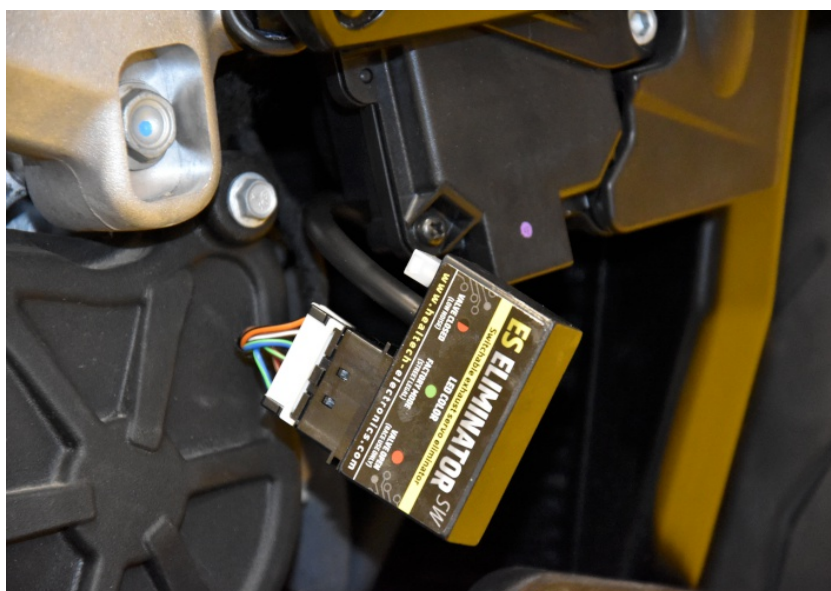

Switchable Exhaust Servo Eliminator Supplementary Manual

Aprilia Tuono V4 ABS TC 2021- (ESE-SW-A04)

Secure the bike on a stand.

Locate the exhaust servo motor on the right side.

Unplug the exhaust servo motor connectors.

Plug the ESE-SW connectors in-line with the exhaust servo motor connectors.

Switchable Exhaust Servo Eliminator Supplementary Manual

Aprilia Tuono V4 ABS TC 2021- (ESE-SW-A04)

Mount the switch onto the handlebar.

Typical position of the Switchable Exhaust Servo Eliminator module.

Secure the unit properly.